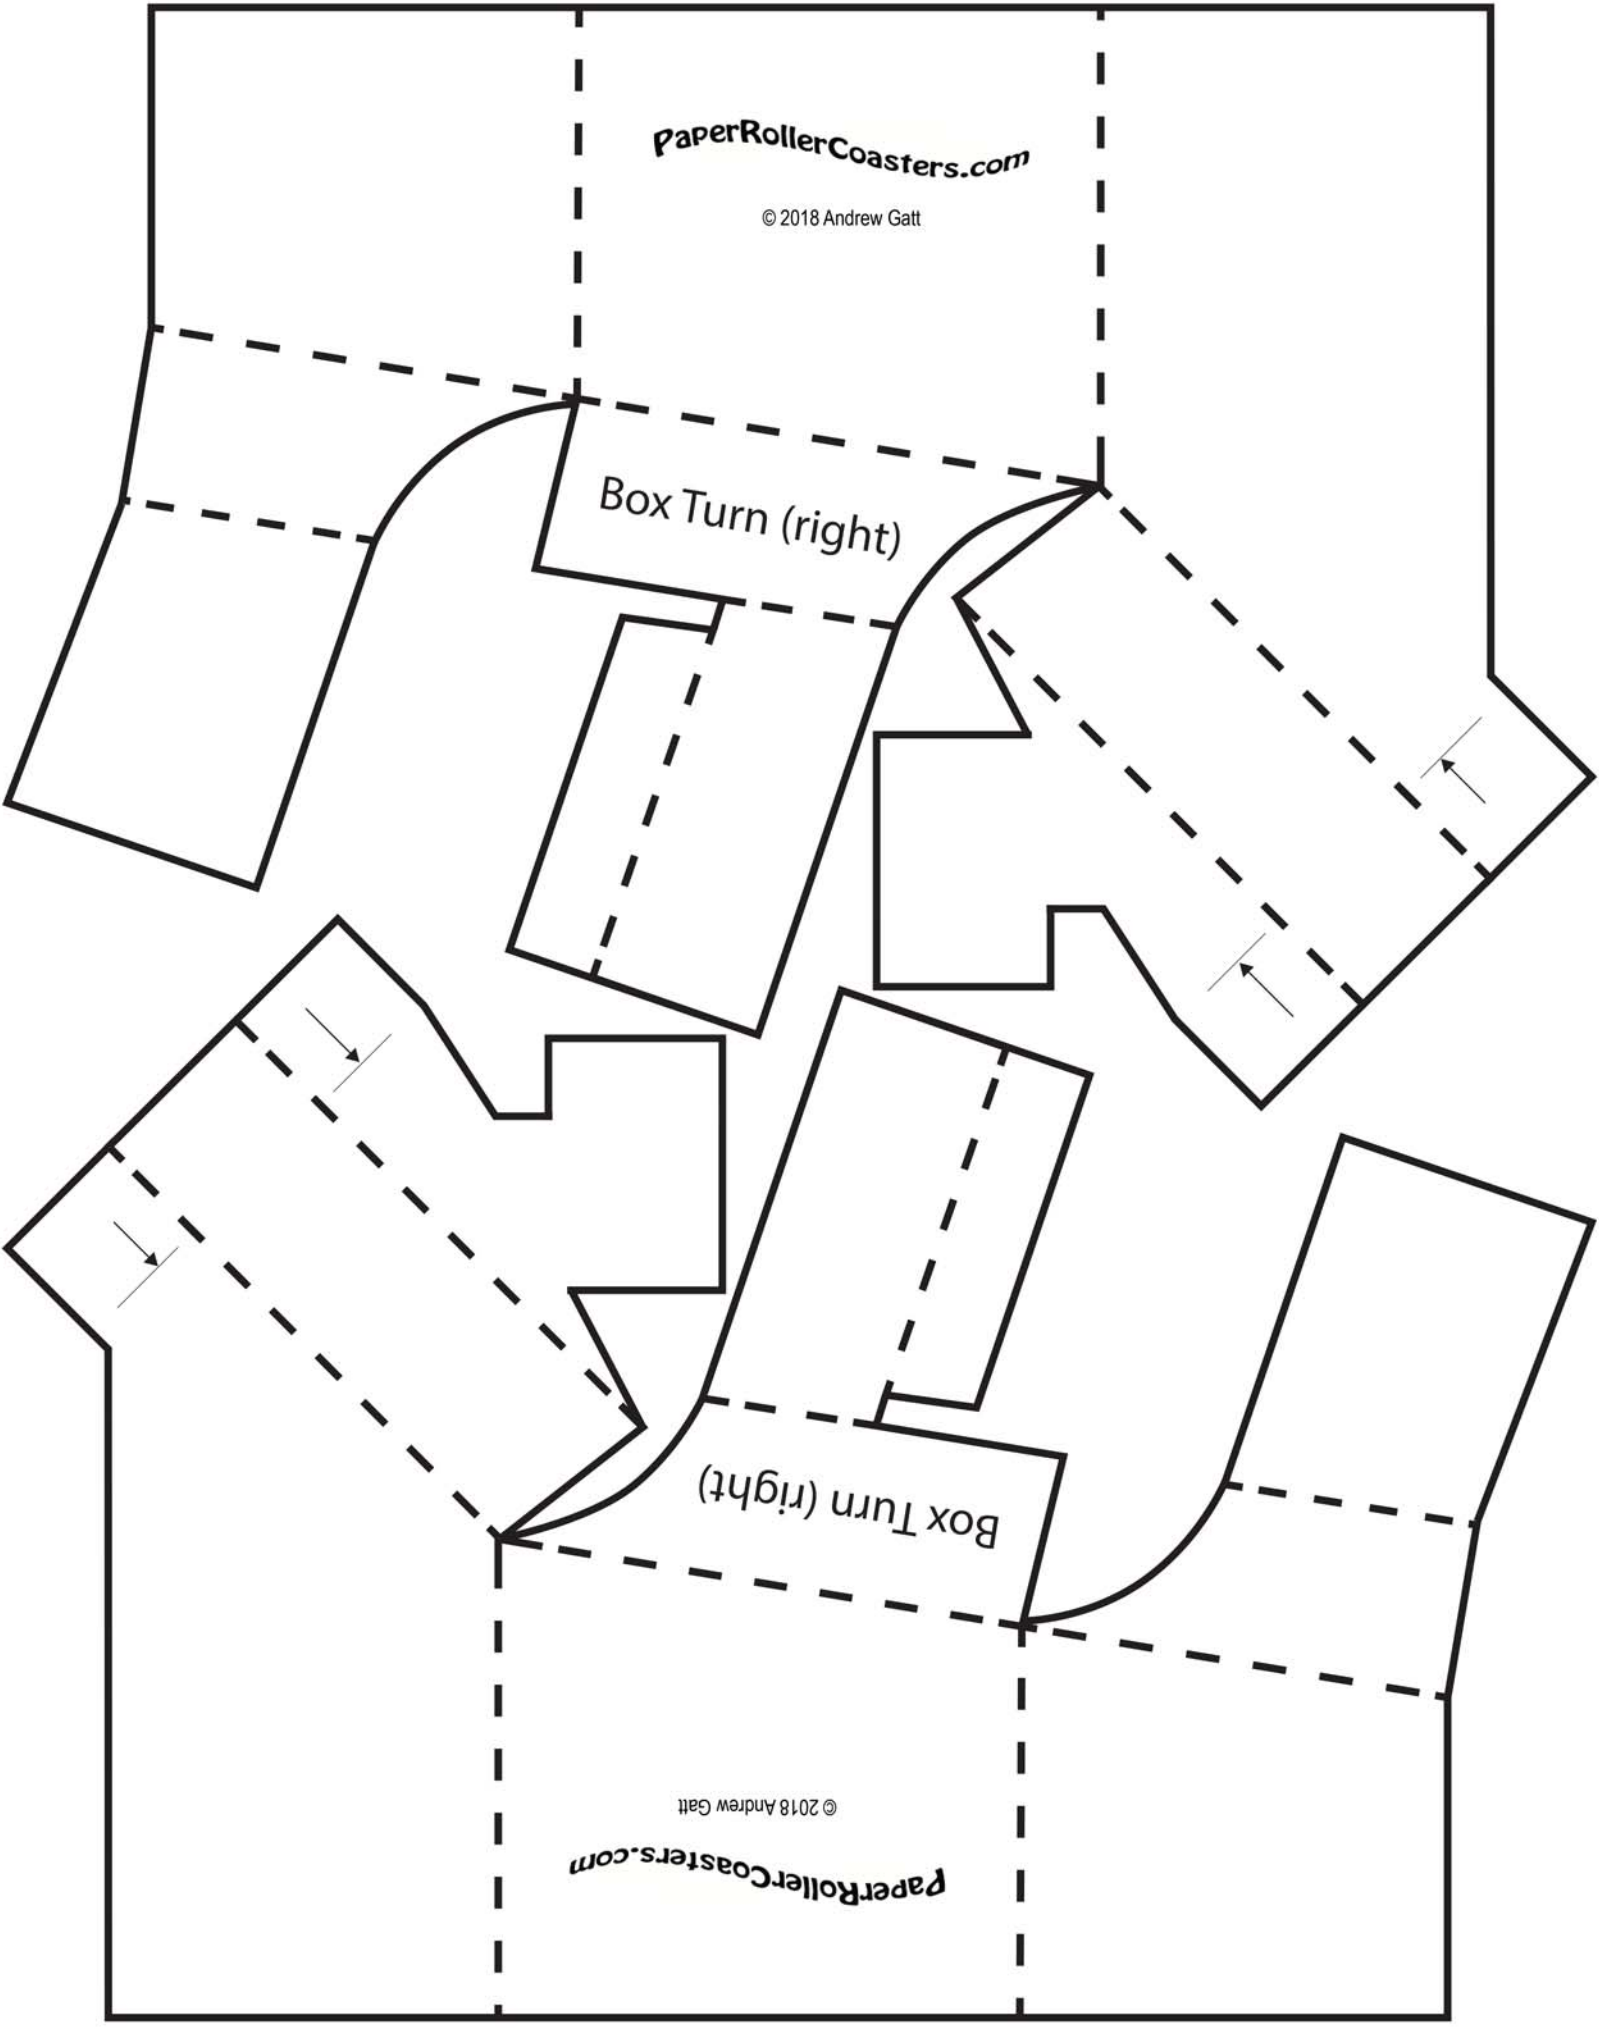

Box Turn (left)

Box Turn (left)

PaperRollerCoasters.com

© 2018 Andrew Gatt

Box Turn (right)

Box Turn (right)

PaperRollerCoasters.com

© 2018 Andrew Gatt

The Small Funnel

Half-Pipe Floor

paperRollerCoasters.com

- 1 |
- 2 |
- 3 |
- 4 |
- 5 |
- 6 |
- 7 |
- 8 |
- 9 |

- 1 |
- 2 |
- 3 |
- 4 |
- 5 |
- 6 |
- 7 |
- 8 |
- 9 |

PaperRollerCoasters.com

© 2018 Andrew Gatt

Half Pipe Wall

© 2018 Andrew Gatt

PaperRollerCoasters.com

Jump

© 2018 Andrew Gatt

PaperRollerCoasters.com

Jump

© 2018 Andrew Gatt

PaperRollerCoasters.com

© 2018 Andrew Gatt

ladder

fold

fold

overlap
to here

overlap
to here

overlap
to here