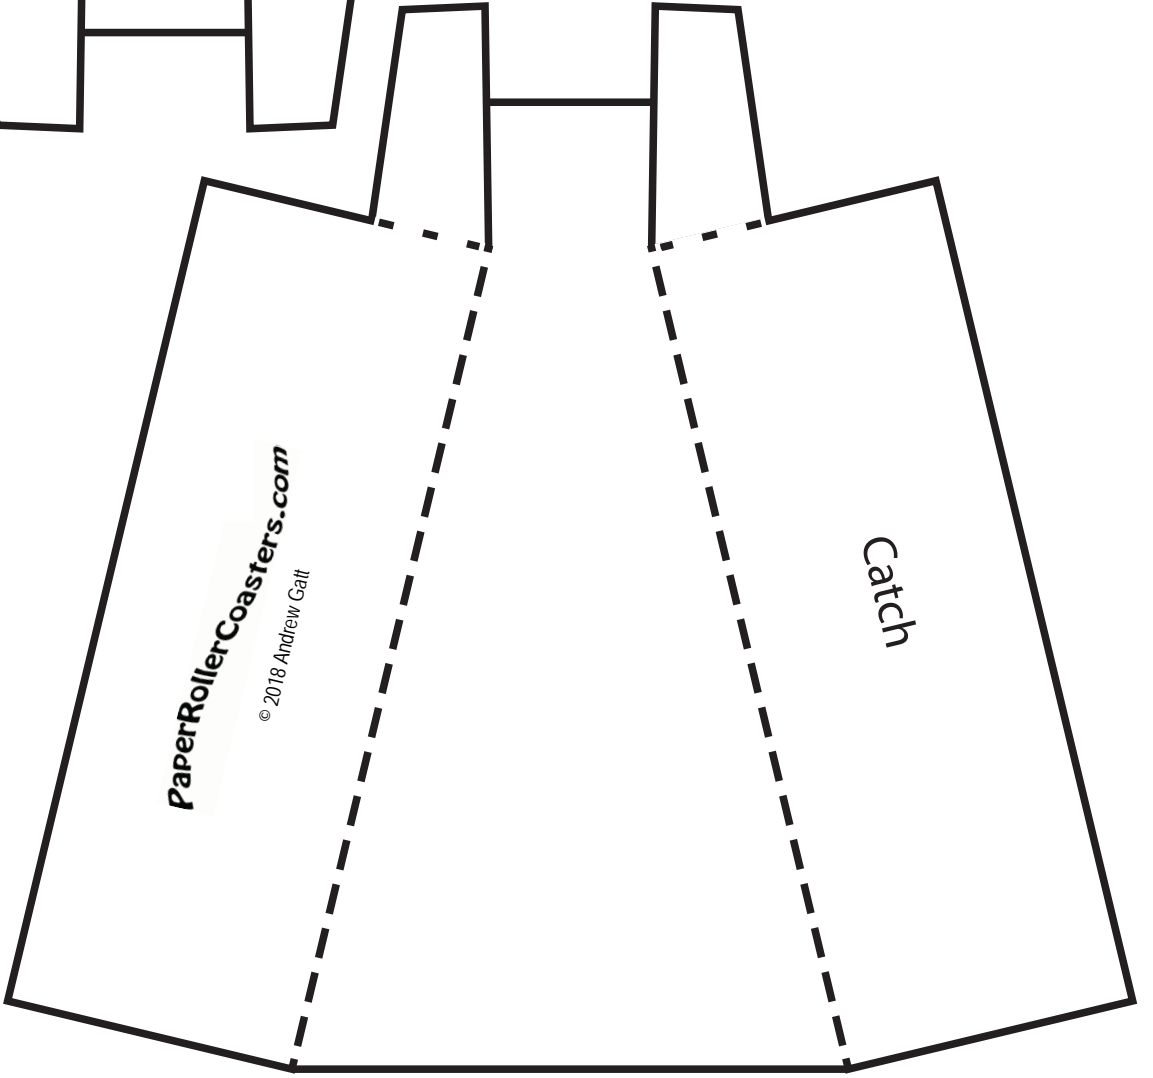

Box Turn (left)

Box Turn (left)

PaperRollerCoasters.com

© 2018 Andrew Gatt

Box Turn (right)

Box Turn (right)

PaperRollerCoasters.com

© 2018 Andrew Gatt

The Small Funnel

Half-Pipe Floor

paperRollerCoasters.com

- 1 |
- 2 |
- 3 |
- 4 |
- 5 |
- 6 |
- 7 |
- 8 |
- 9 |

- 1 |
- 2 |
- 3 |
- 4 |
- 5 |
- 6 |
- 7 |
- 8 |
- 9 |

PaperRollerCoasters.com

© 2018 Andrew Gatt