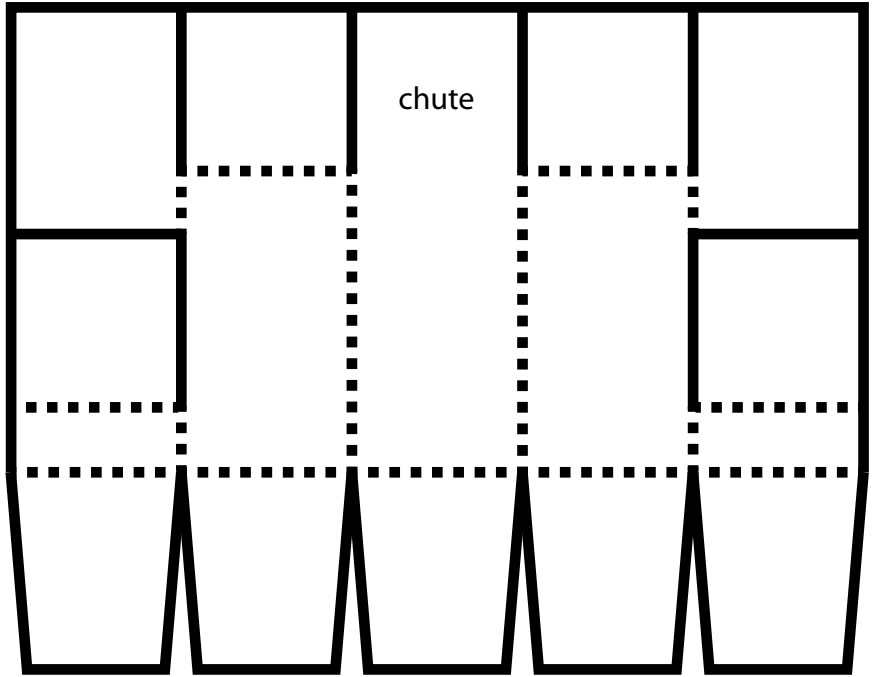

zig-zag

© 2018 Andrew Gatt

PaperRollerCoasters.com

straight
track

© 2018 Andrew Gatt

Tipping Switch

Fulcrum

divider